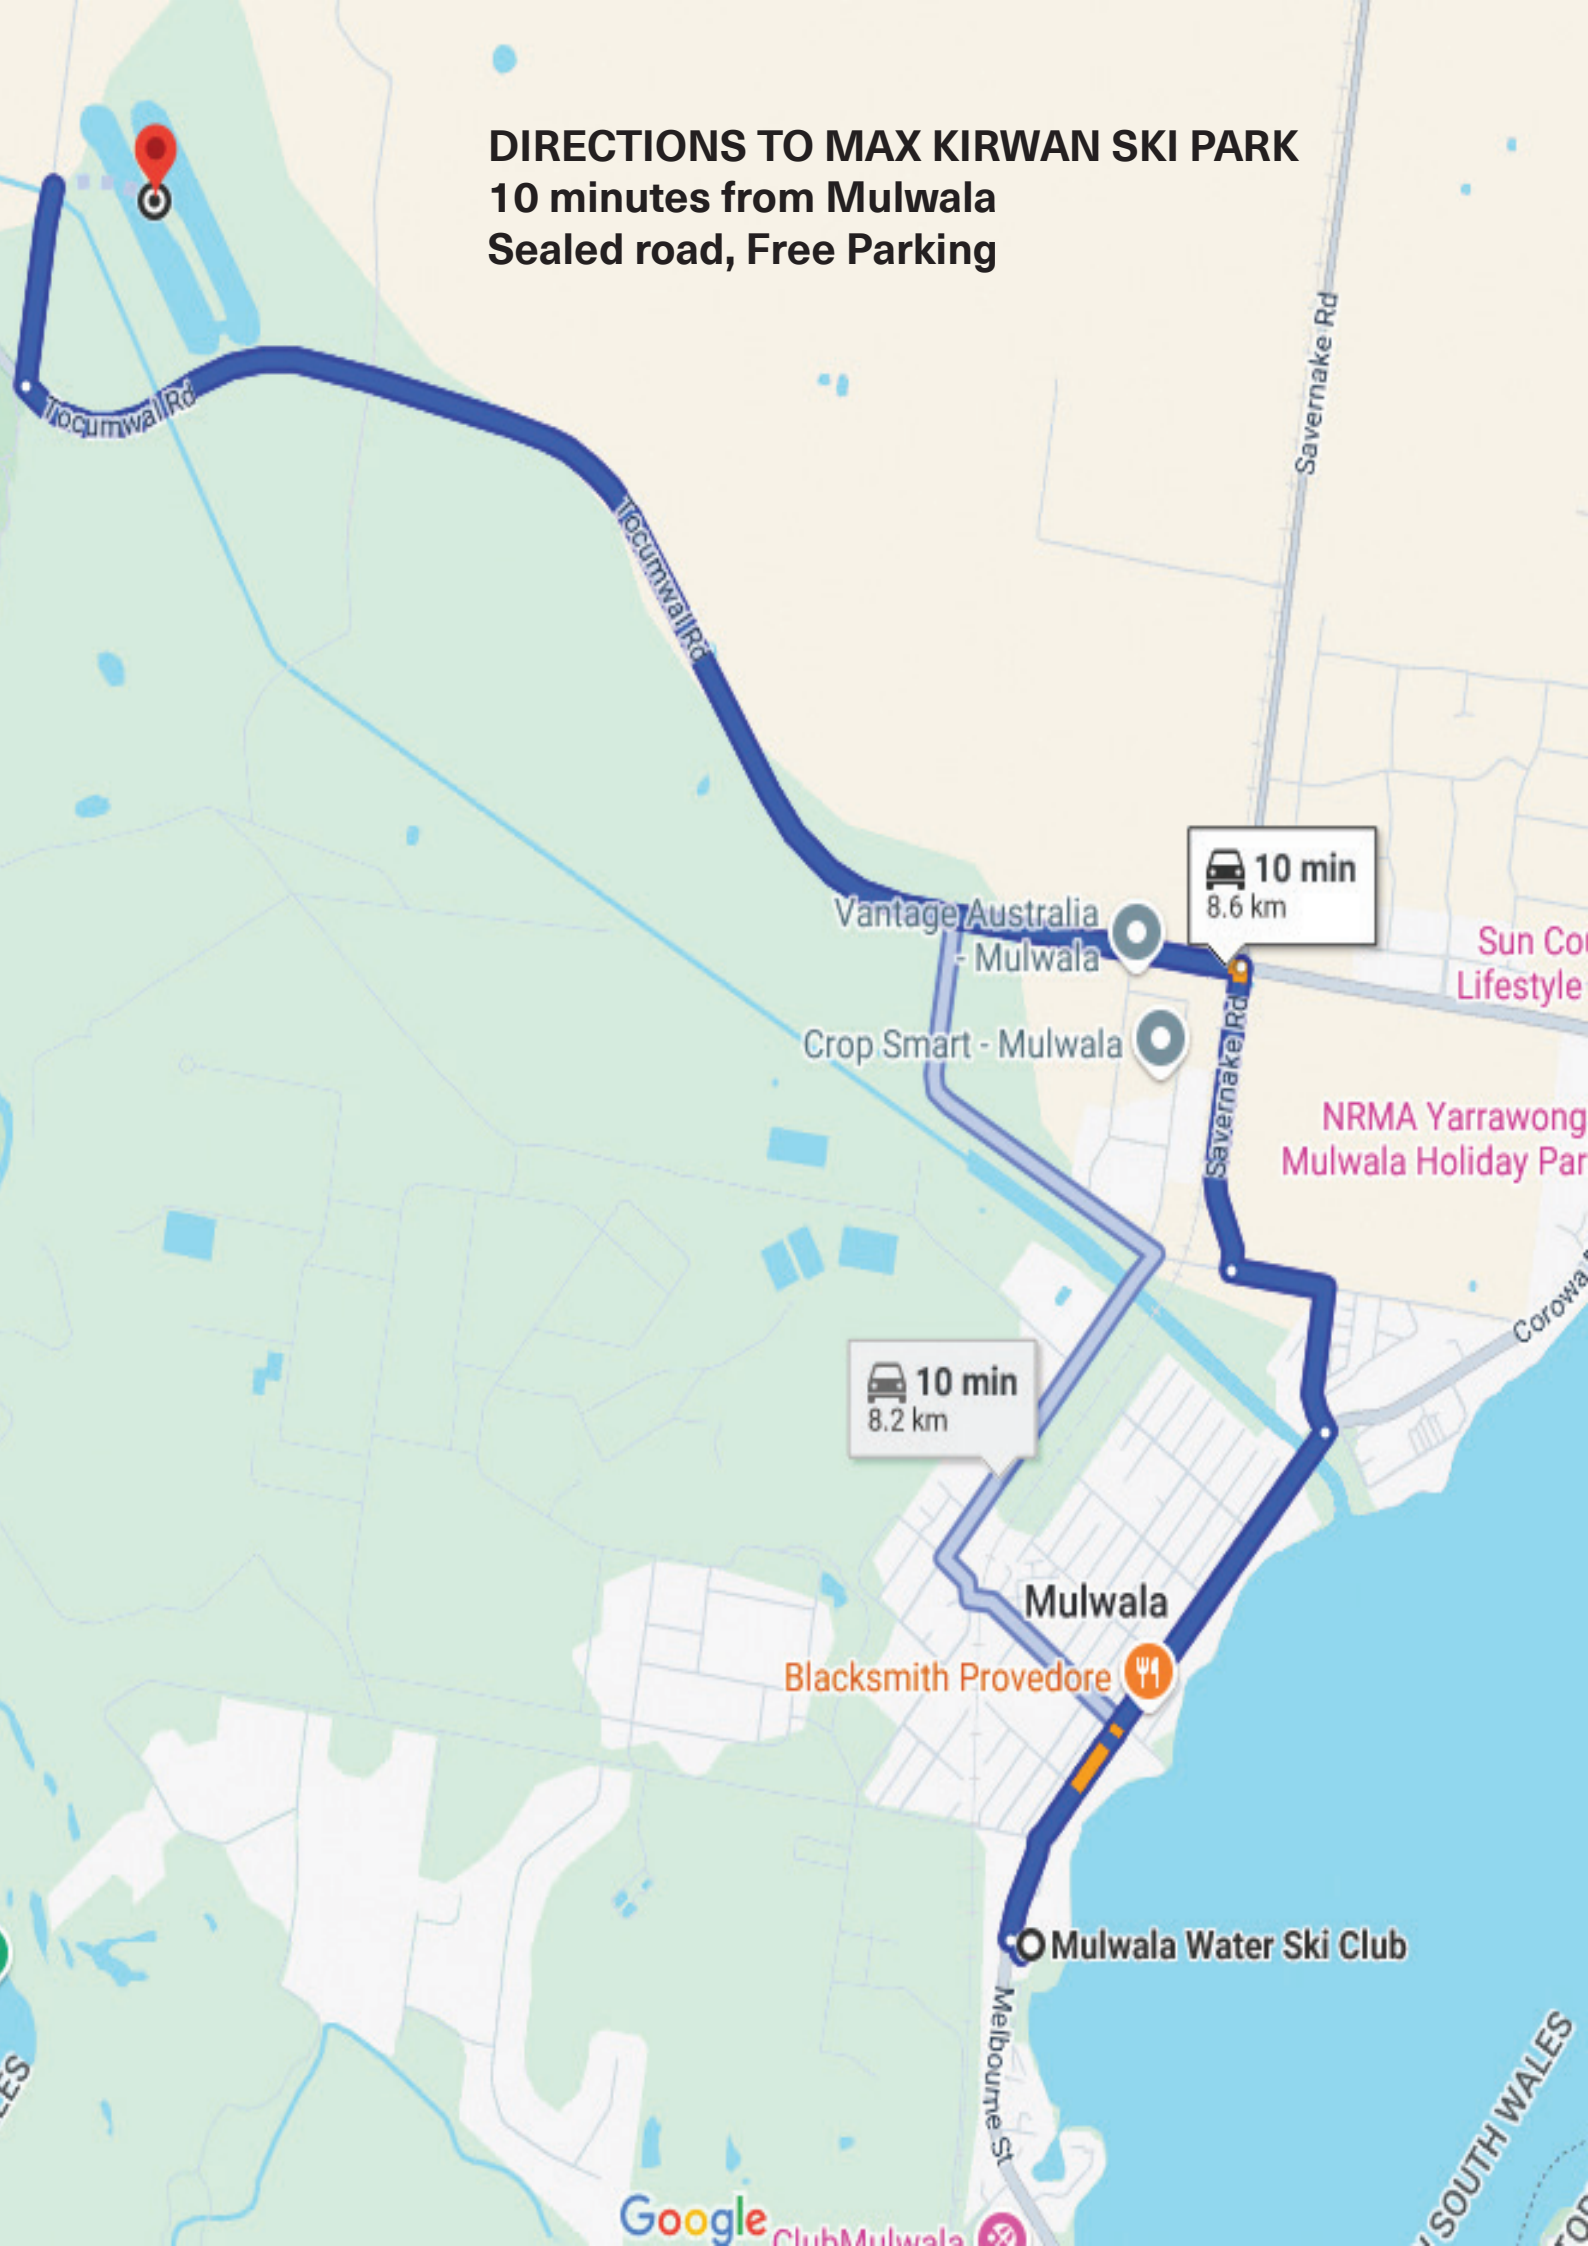

WORLD WATER SHOW SKI CHAMPIONSHIPS

Points awarded for crowd participation.
Please come and Cheer LOUD
for our Aussie Team!

**FREE
ENTRY**

MAX KIRWAN SKI PARK

**SHOWTIME - TEAM AUSTRALIA
FROM 11.30 - 1.30PM THIS SATURDAY 22 MARCH.**

Visit Ski Club website for more info and Sunday's performance time.

DIRECTIONS TO MAX KIRWAN SKI PARK
10 minutes from Mulwala
Sealed road, Free Parking

 **10 min**
8.6 km

 **10 min**
8.2 km

Mulwala

Blacksmith Provedore 